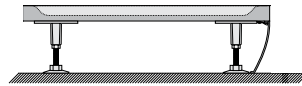

LT Atrama, apdailos plokštnis
LV Balsts, panelis