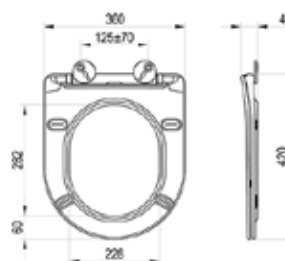

AquaSpin – vortex flush technology for the bowl
The Chrome AquaSpin toilet offers highly hygienic flushing with lower water consumption. Water is directed into the bowl to create a strong spiral stream that effectively rinses the entire inner surface.

CODE	TYPE	EUR
X03121	WC Chrome AquaSpin set, hangwall, white	269