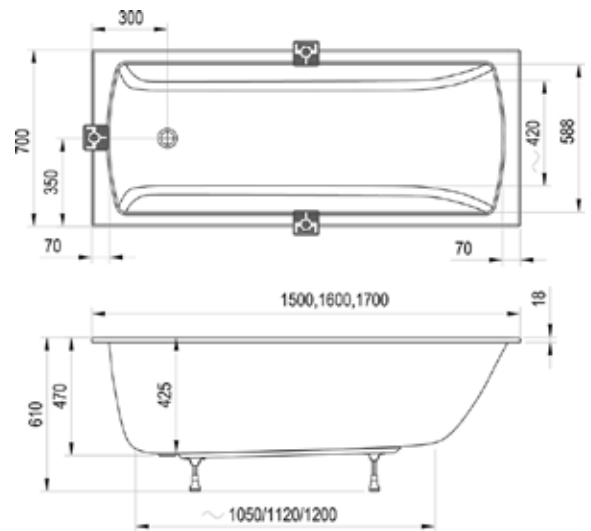

195l	18kg
210l	21kg
225l	23kg
VOLUME	WEIGHT

CODE	TYPE	EUR
CC31300000	Bathtub Classic II Slim 150x70	399
CC41300000	Bathtub Classic II Slim 160x70	419
CC51300000	Bathtub Classic II Slim 170x70	439