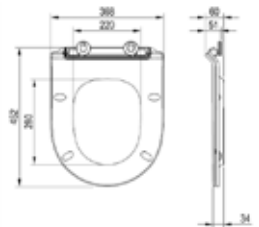

Ypsilon toilet seat S