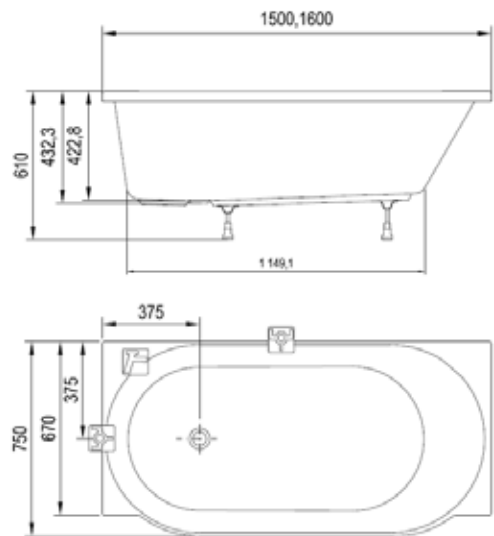

Recommend: shower channel

Fixed panel ROPS 80/90/100
Reversible design for left or right installation

DIMENSIONS (mm)	ENTRANCE (mm)	CODE	TYPE + PANEL (glass)	EUR
780-800x1950		X90V40C00Z1	ROPS-80 bright alu+glass Transparent	189
		X90V40300Z1	ROPS-80 black+glass Transparent	189
880-900x1950	-	X90V70C00Z1	ROPS-90 bright alu+glass Transparent	199
		X90V70300Z1	ROPS-90 black+glass Transparent	199
980-1000x1950		X90VA0C00Z1	ROPS-100 bright alu+glass Transparent	215
		X90VA0300Z1	ROPS-100 black+glass Transparent	215

Recommend: shower channel

Two-piece sliding bathtub screen ROVS2 100/110
Reversible design for left or right installation

DIMENSIONS (mm)	ENTRANCE (mm)	CODE	TYPE + PANEL (glass)	EUR
980-1000x1500	-	X786A0C00Z1	ROVS2-100 bright alu + glass Transparent	309
		X786A0300Z1	ROVS2-100 black + glass Transparent	309
1080-1100x1500	-	X786D0C00Z1	ROVS2-110 bright alu + glass Transparent	319
		X786D0300Z1	ROVS2-110 black + glass Transparent	319

Concept

ARC

Bathtub ARC 150/160 L/R

180l
200l

20kg
22kg

VOLUME WEIGHT

CODE	TYPE	EUR	EUR (set)
CE61000000 / CE71000000	Bathtub ARC 150x75 L / R	379	617
CY00000000	Support 70 universal	39	
CZE6100A00	Frontal panel for bathtub ARC 150	199	
CE81000000 / CE91000000	Bathtub ARC 160x75 L / R	399	637
CY00000000	Support 70 universal	39	
CZE8100A00	Frontal panel for bathtub ARC 160	199	
CZE4100A01	Side panel A for bathtub ARC 66	119	

Bathtub ARC 170/180

215l
235l

24kg
26kg

VOLUME WEIGHT

CODE	TYPE	EUR	EUR (set)
CE41000000	Bathtub ARC 170x75	419	
CY00000000	Support 70 universal	39	657
CZE4100A00	Frontal panel for bathtub ARC 170	199	
CE51000000	Bathtub ARC 180x75	449	
CY00000000	Support 70 universal	39	687
CZE5100A00	Frontal panel for bathtub ARC 180	199	
CZE4100A01	Side panel A for bathtub ARC 66	119	