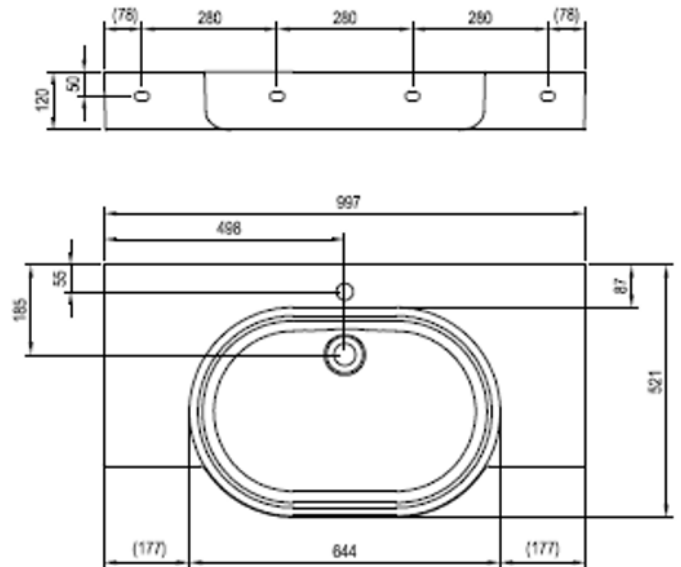

Washbasin ARC 100/65 S

CODE	TYPE	EUR
XJX01210000	Washbasin ARC 100/65 S white, with hole for tap, without overflow	399
XJX01310000	Washbasin ARC 100/65 S white, without hole for tap, without overflow	399