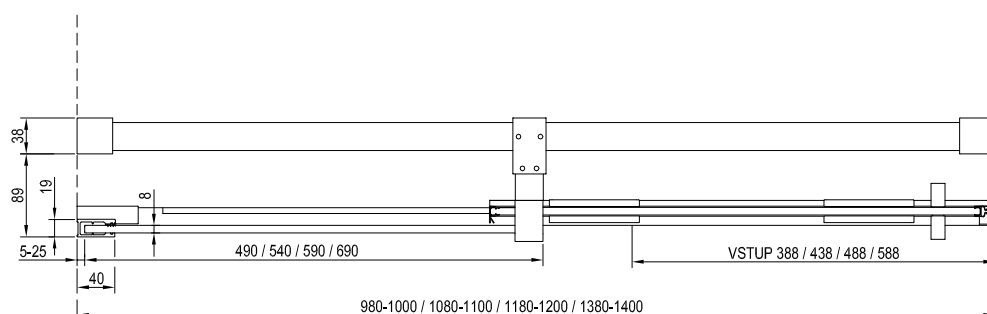

Recommend: shower channel

Two-piece shower enclosure ROWI 100/110/120/140

With open entrance from one side, with sliding panel.

Reversible design for left or right installation

DIMENSIONS (mm)	ENTRANCE (mm)	CODE	TYPE + PANEL (glass)	EUR
980-1000x1950	388	X9WVA0C00Z1	ROWI-100 bright alu+glass Transparent	359
		X9WVA0300Z1	ROWI-100 black+ glass Transparent	359
1080-1100x1950	438	X9WVDOC00Z1	ROWI-110 bright alu+ glass Transparent	369
		X9WVDO300Z1	ROWI-110 black+ glass Transparent	369
1180-1200x1950	488	X9WVGOC00Z1	ROWI-120 bright alu+ glass Transparent	385
		X9WVG0300Z1	ROWI-120 black+ glass Transparent	385
1380-1400x1950	588	X9WVMOC00Z1	ROWI-140 bright alu+ glass Transparent	399
		X9WVM0300Z1	ROWI-140 black+ glass Transparent	399

Recommend: shower channel

Two-piece shower door RODP2 100/110/120/140

Sliding opening system.

Reversible design for left or right installation

DIMENSIONS (mm)	ENTRANCE (mm)	CODE	TYPE + PANEL (glass)	EUR
980-1000x1950	388	X08VA0C00Z1	RODP2-100 bright alu+glass Transparent	379
		X08VA0300Z1	RODP2-100 black+glass Transparent	379
1080-1100x1950	438	X08VD0C00Z1	RODP2-110 bright alu+glass Transparent	389
		X08VD0300Z1	RODP2-110 black+glass Transparent	389
1180-1200x1950	488	X08VGOC00Z1	RODP2-120 bright alu+glass Transparent	399
		X08VG0300Z1	RODP2-120 black+glass Transparent	399
1380-1400x1950	588	X08VMOC00Z1	RODP2-140 bright alu+glass Transparent	429
		X08VM0300Z1	RODP2-140 black+glass Transparent	429

Recommend: shower channel

Fixed panel ROPS 80/90/100
Reversible design for left or right installation

DIMENSIONS (mm)	ENTRANCE (mm)	CODE	TYPE + PANEL (glass)	EUR
780-800x1950		X90V40C00Z1	ROPS-80 bright alu+glass Transparent	189
		X90V40300Z1	ROPS-80 black+glass Transparent	189
880-900x1950	-	X90V70C00Z1	ROPS-90 bright alu+glass Transparent	199
		X90V70300Z1	ROPS-90 black+glass Transparent	199
980-1000x1950		X90VA0C00Z1	ROPS-100 bright alu+glass Transparent	215
		X90VA0300Z1	ROPS-100 black+glass Transparent	215