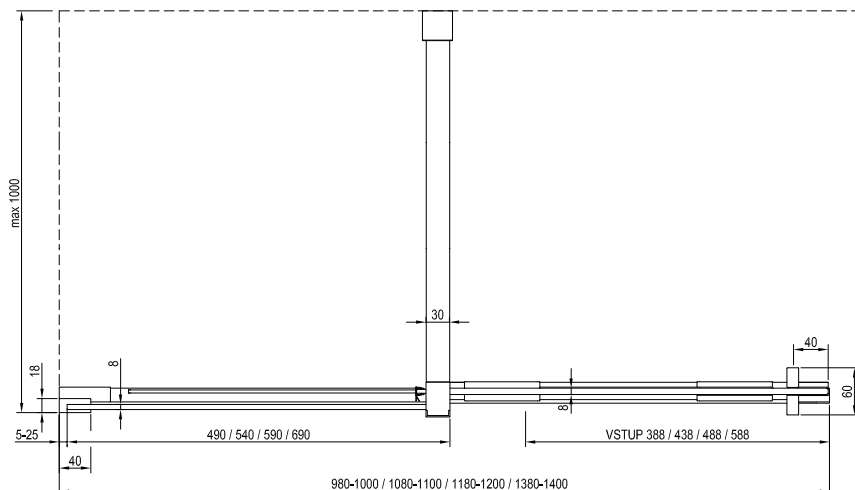

Shower enclosures

Four-piece shower enclosure RORV2 80/90

Sliding opening system

DIMENSIONS (mm)	ENTRANCE (mm)	CODE	TYPE + PANEL (glass)	EUR
780-800x1950	393	X14V40C00Z1	RORV2-80 bright alu+glass Transparent	629
		X14V40300Z1	RORV2-80 black+glass Transparent	629
880-900x1950	464	X14V70C00Z1	RORV2-90 bright alu+glass Transparent	669
		X14V70300Z1	RORV2-90 black+glass Transparent	669

Recommend: shower channel

Two-piece shower enclosure ROWI 100/110/120/140

With open entrance from one side, with sliding panel.

Reversible design for left or right installation

DIMENSIONS (mm)	ENTRANCE (mm)	CODE	TYPE + PANEL (glass)	EUR
980-1000x1950	388	X9WVA0C00Z1	ROWI-100 bright alu+glass Transparent	359
		X9WVA0300Z1	ROWI-100 black+ glass Transparent	359
1080-1100x1950	438	X9WVDOC00Z1	ROWI-110 bright alu+ glass Transparent	369
		X9WVDO300Z1	ROWI-110 black+ glass Transparent	369
1180-1200x1950	488	X9WVGOC00Z1	ROWI-120 bright alu+ glass Transparent	385
		X9WVG0300Z1	ROWI-120 black+ glass Transparent	385
1380-1400x1950	588	X9WVMOC00Z1	ROWI-140 bright alu+ glass Transparent	399
		X9WVM0300Z1	ROWI-140 black+ glass Transparent	399

Recommend: shower channel

Fixed panel ROPS 80/90/100
Reversible design for left or right installation

DIMENSIONS (mm)	ENTRANCE (mm)	CODE	TYPE + PANEL (glass)	EUR
780-800x1950		X90V40C00Z1	ROPS-80 bright alu+glass Transparent	189
		X90V40300Z1	ROPS-80 black+glass Transparent	189
880-900x1950	-	X90V70C00Z1	ROPS-90 bright alu+glass Transparent	199
		X90V70300Z1	ROPS-90 black+glass Transparent	199
980-1000x1950		X90VA0C00Z1	ROPS-100 bright alu+glass Transparent	215
		X90VA0300Z1	ROPS-100 black+glass Transparent	215