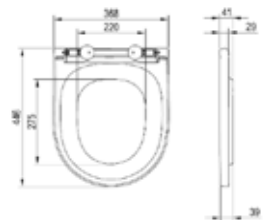

Toilet

Ypsilon RimOff

WC Ypsilon RimOff

Ypsilon toilet seats

Ypsilon toilet seat

Ypsilon toilet seat S

Ypsilon toilet seat W

CODE	TYPE	EUR
X01959	WC Ypsilon RimOff hangwall, white	342
X01961	Toilet seat Ypsilon, white	67
X03089	Toilet seat Ypsilon S, white	67
X03090	Toilet seat Ypsilon W, white	67