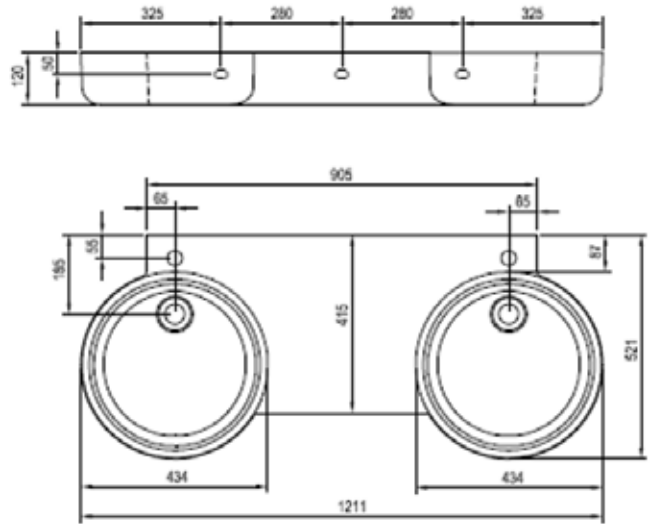

Washbasin ARC 120