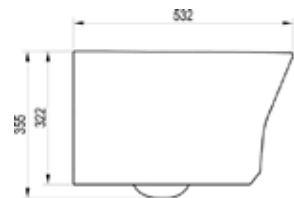

WC Ypsilon RimOff