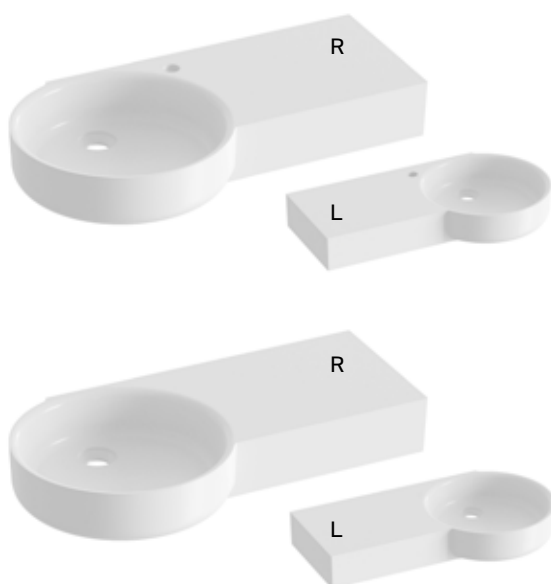

Washbasin ARC 83/43 L/R

CODE	TYPE	EUR
XJXP1283000	Washbasin ARC 83/43 R white, with hole for tap, without overflow	349
XJXP1383000	Washbasin ARC 83/43 R white, without hole for tap, without overflow	349
XJXL1283000	Washbasin ARC 83/43 L white, with hole for tap, without overflow	349
XJXL1383000	Washbasin ARC 83/43 L white, without hole for tap, without overflow	349