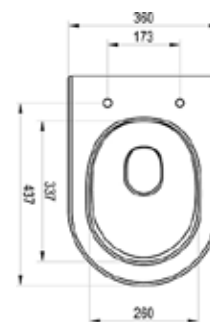

AquaSpin – vortex flush technology for the bowl
The Chrome AquaSpin toilet offers highly hygienic flushing with lower water consumption. Water is directed into the bowl to create a strong spiral stream that effectively rinses the entire inner surface.

CODE	TYPE	EUR
X03121	WC Chrome AquaSpin set, hangwall, white	269