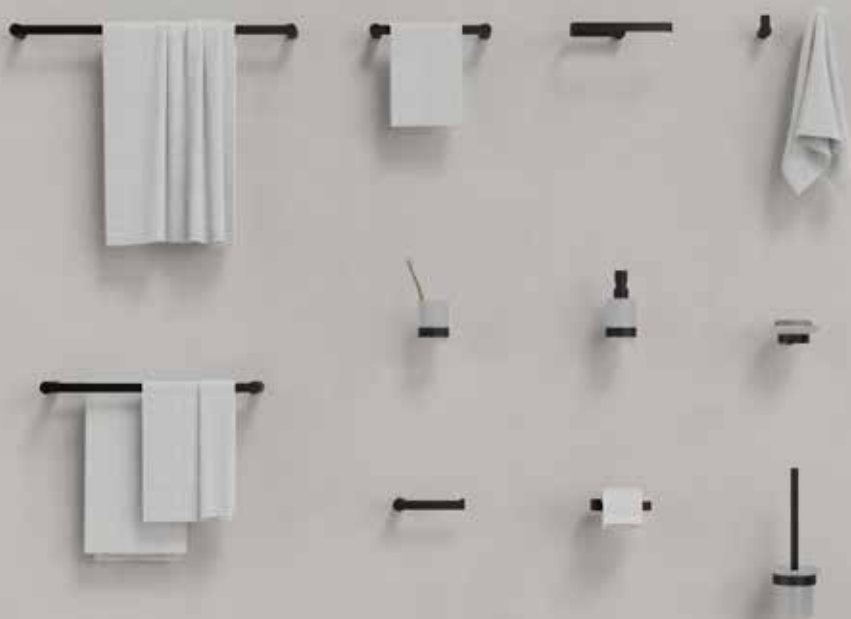

Bathroom accessories

Fold

FD 400.20BLM

CODE	TYPE	EUR
X07P1351	FD 110.20BLM Clothes hook, black matt	14
X07P1355	FD 200.20BLM Soap holder, black matt	24
X07P1354	FD 210.20BLM Cup holder, black matt	24
X07P1356	FD 231.20BLM Soap dispenser, black matt	32
X07P1349	FD 300.20BLM Single towel bar 600 mm, black matt	39
X07P1357	FD 301.20BLM Single towel bar black matt	33
X07P1358	FD 302.20BLM Single towel bar black matt	30
X07P1350	FD 320.20BLM Double towel bar 450 mm, black matt	49
X07P1352	FD 400.20BLM Tissue holder, black matt	20
X07P1353	FD 401.20BLM Tissue holder, black matt	29
X07P1359	FD 410.20BLM Toilet brush holder, black matt	39