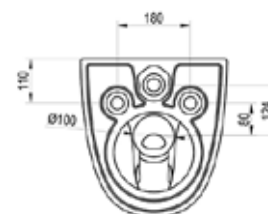

AquaSpin – vortex flush technology for the bowl
The Chrome AquaSpin toilet offers highly hygienic flushing with lower water consumption. Water is directed into the bowl to create a strong spiral stream that effectively rinses the entire inner surface.

CODE	TYPE	EUR
X03121	WC Chrome AquaSpin set, hangwall, white	269