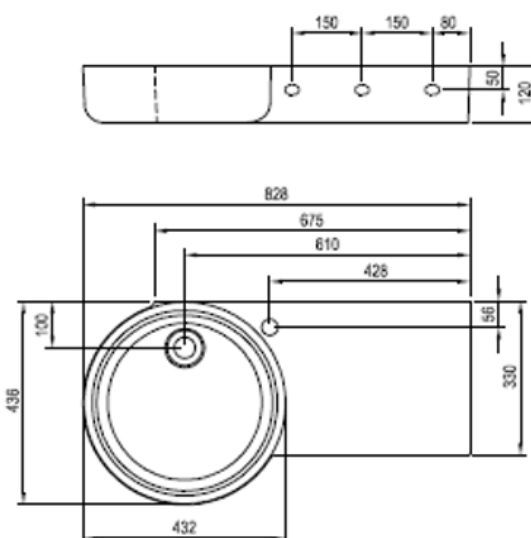

Washbasin ARC 83/43 L/R

CODE	TYPE	EUR
XJXP1283000	Washbasin ARC 83/43 R white, with hole for tap, without overflow	349
XJXP1383000	Washbasin ARC 83/43 R white, without hole for tap, without overflow	349
XJXL1283000	Washbasin ARC 83/43 L white, with hole for tap, without overflow	349
XJXL1383000	Washbasin ARC 83/43 L white, without hole for tap, without overflow	349