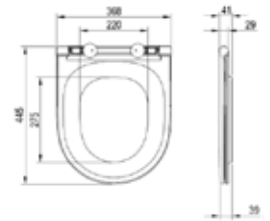

Toilet

Ypsilon RimOff

WC Ypsilon RimOff

Ypsilon toilet seats

Ypsilon toilet seat

Ypsilon toilet seat S

Ypsilon toilet seat W

CODE	TYPE	EUR
X01959	WC Ypsilon RimOff hangwall, white	342
X01961	Toilet seat Ypsilon, white	67
X03089	Toilet seat Ypsilon S, white	67
X03090	Toilet seat Ypsilon W, white	67