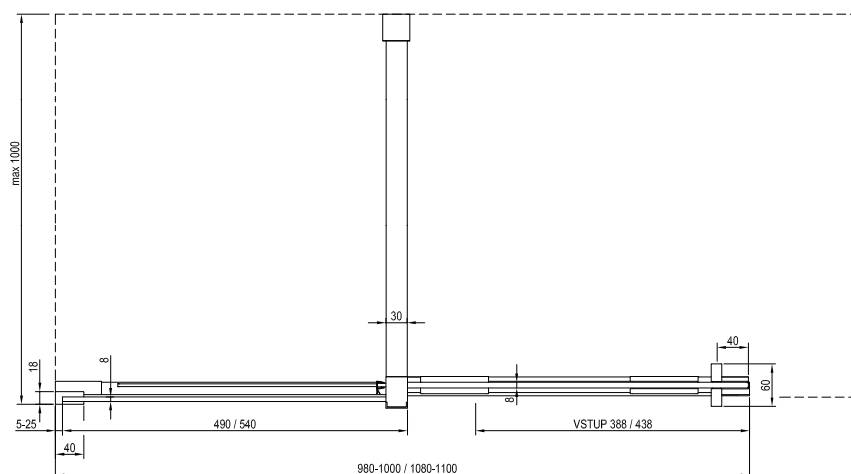

Recommend: shower channel

Two-piece shower door RODP2 100/110/120/140

Sliding opening system.

Reversible design for left or right installation

DIMENSIONS (mm)	ENTRANCE (mm)	CODE	TYPE + PANEL (glass)	EUR
980-1000x1950	388	X08VA0C00Z1	RODP2-100 bright alu+glass Transparent	379
		X08VA0300Z1	RODP2-100 black+glass Transparent	379
1080-1100x1950	438	X08VD0C00Z1	RODP2-110 bright alu+glass Transparent	389
		X08VD0300Z1	RODP2-110 black+glass Transparent	389
1180-1200x1950	488	X08VGOC00Z1	RODP2-120 bright alu+glass Transparent	399
		X08VG0300Z1	RODP2-120 black+glass Transparent	399
1380-1400x1950	588	X08VMOC00Z1	RODP2-140 bright alu+glass Transparent	429
		X08VM0300Z1	RODP2-140 black+glass Transparent	429

Recommend: shower channel

Fixed panel ROPS 80/90/100
Reversible design for left or right installation

DIMENSIONS (mm)	ENTRANCE (mm)	CODE	TYPE + PANEL (glass)	EUR
780-800x1950		X90V40C00Z1	ROPS-80 bright alu+glass Transparent	189
		X90V40300Z1	ROPS-80 black+glass Transparent	189
880-900x1950	-	X90V70C00Z1	ROPS-90 bright alu+glass Transparent	199
		X90V70300Z1	ROPS-90 black+glass Transparent	199
980-1000x1950		X90VA0C00Z1	ROPS-100 bright alu+glass Transparent	215
		X90VA0300Z1	ROPS-100 black+glass Transparent	215

Recommend: shower channel

Two-piece sliding bathtub screen ROVS2 100/110
Reversible design for left or right installation

DIMENSIONS (mm)	ENTRANCE (mm)	CODE	TYPE + PANEL (glass)	EUR
980-1000x1500	-	X786A0C00Z1	ROVS2-100 bright alu + glass Transparent	309
		X786A0300Z1	ROVS2-100 black + glass Transparent	309
1080-1100x1500	-	X786D0C00Z1	ROVS2-110 bright alu + glass Transparent	319
		X786D0300Z1	ROVS2-110 black + glass Transparent	319