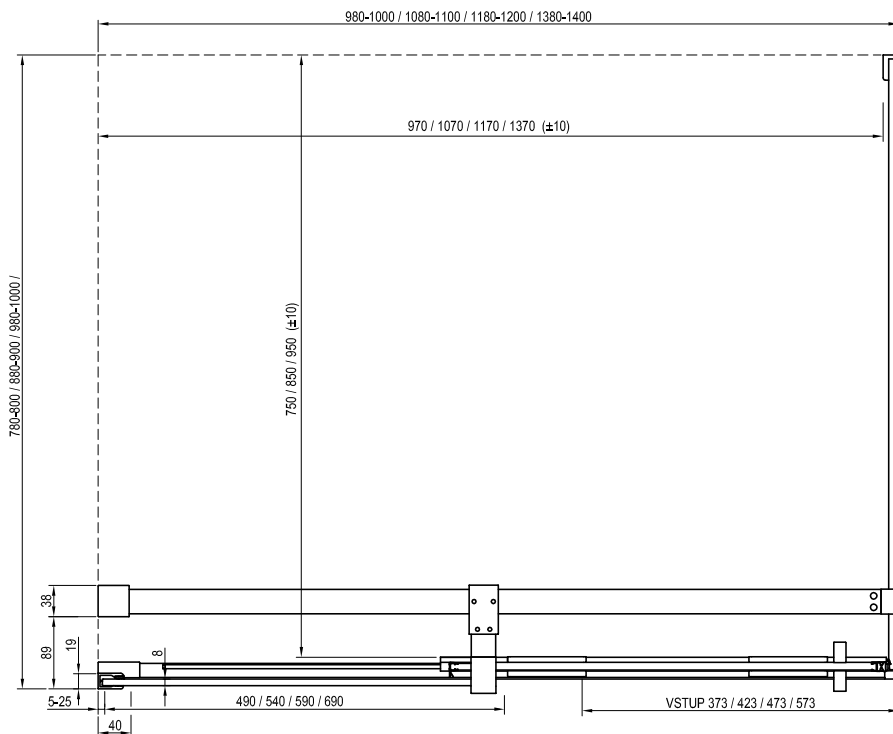

Recommend: shower channel

Two-piece shower enclosure ROWI 100/110/120/140

With open entrance from one side, with sliding panel.

Reversible design for left or right installation

DIMENSIONS (mm)	ENTRANCE (mm)	CODE	TYPE + PANEL (glass)	EUR
980-1000x1950	388	X9WVA0C00Z1	ROWI-100 bright alu+glass Transparent	359
		X9WVA0300Z1	ROWI-100 black+ glass Transparent	359
1080-1100x1950	438	X9WVDOC00Z1	ROWI-110 bright alu+ glass Transparent	369
		X9WVDO300Z1	ROWI-110 black+ glass Transparent	369
1180-1200x1950	488	X9WVGOC00Z1	ROWI-120 bright alu+ glass Transparent	385
		X9WVG0300Z1	ROWI-120 black+ glass Transparent	385
1380-1400x1950	588	X9WVMOC00Z1	ROWI-140 bright alu+ glass Transparent	399
		X9WVM0300Z1	ROWI-140 black+ glass Transparent	399

Recommend: shower channel

Two-piece shower door RODP2 100/110/120/140

Sliding opening system.

Reversible design for left or right installation

DIMENSIONS (mm)	ENTRANCE (mm)	CODE	TYPE + PANEL (glass)	EUR
980-1000x1950	388	X08VA0C00Z1	RODP2-100 bright alu+glass Transparent	379
		X08VA0300Z1	RODP2-100 black+glass Transparent	379
1080-1100x1950	438	X08VD0C00Z1	RODP2-110 bright alu+glass Transparent	389
		X08VD0300Z1	RODP2-110 black+glass Transparent	389
1180-1200x1950	488	X08VGOC00Z1	RODP2-120 bright alu+glass Transparent	399
		X08VG0300Z1	RODP2-120 black+glass Transparent	399
1380-1400x1950	588	X08VMOC00Z1	RODP2-140 bright alu+glass Transparent	429
		X08VM0300Z1	RODP2-140 black+glass Transparent	429

Recommend: shower channel

Fixed panel ROPS 80/90/100
Reversible design for left or right installation

DIMENSIONS (mm)	ENTRANCE (mm)	CODE	TYPE + PANEL (glass)	EUR
780-800x1950		X90V40C00Z1	ROPS-80 bright alu+glass Transparent	189
		X90V40300Z1	ROPS-80 black+glass Transparent	189
880-900x1950	-	X90V70C00Z1	ROPS-90 bright alu+glass Transparent	199
		X90V70300Z1	ROPS-90 black+glass Transparent	199
980-1000x1950		X90VA0C00Z1	ROPS-100 bright alu+glass Transparent	215
		X90VA0300Z1	ROPS-100 black+glass Transparent	215