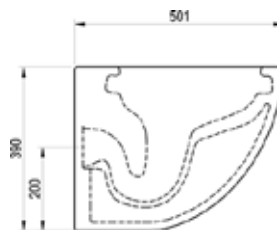

AquaSpin – vortex flush technology for the bowl
The Chrome AquaSpin toilet offers highly hygienic flushing with lower water consumption. Water is directed into the bowl to create a strong spiral stream that effectively rinses the entire inner surface.

CODE	TYPE	EUR
X03121	WC Chrome AquaSpin set, hangwall, white	269