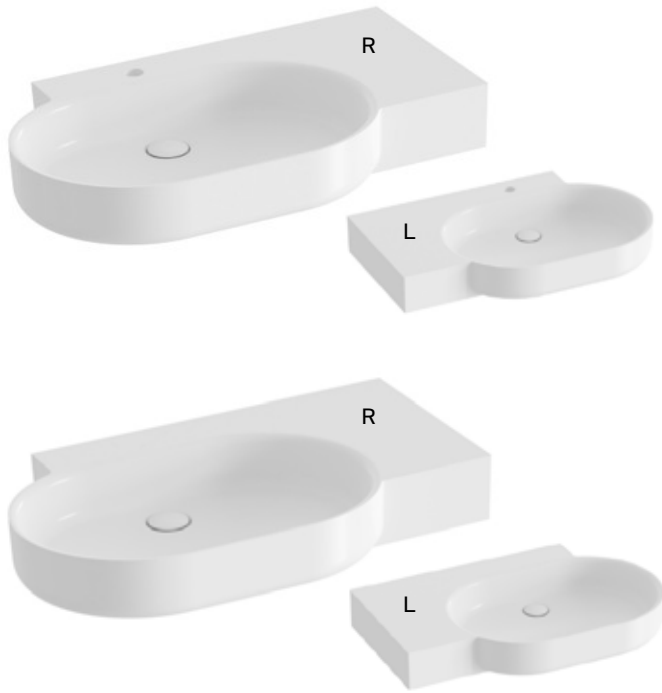

Washbasin ARC 83/65 L/R

CODE	TYPE	EUR
XJXP1283001	Washbasin ARC 83/65 R white, with hole for tap, without overflow	379
XJXP1383001	Washbasin ARC 83/65 R white, without hole for tap, without overflow	379
XJXL1283001	Washbasin ARC 83/65 L white, with hole for tap, without overflow	379
XJXL1383001	Washbasin ARC 83/65 L white, without hole for tap, without overflow	379