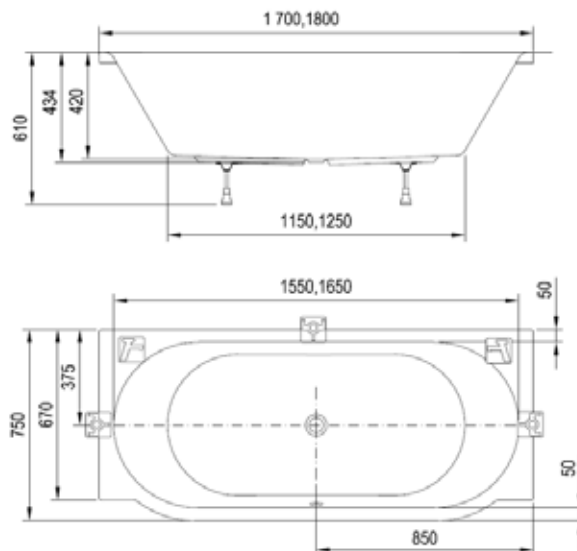

Bathtub ARC 170/180

215l
235l

24kg
26kg

VOLUME WEIGHT

CODE	TYPE	EUR	EUR (set)
CE41000000	Bathtub ARC 170x75	419	
CY00000000	Support 70 universal	39	657
CZE4100A00	Frontal panel for bathtub ARC 170	199	
CE51000000	Bathtub ARC 180x75	449	
CY00000000	Support 70 universal	39	687
CZE5100A00	Frontal panel for bathtub ARC 180	199	
CZE4100A01	Side panel A for bathtub ARC 66	119