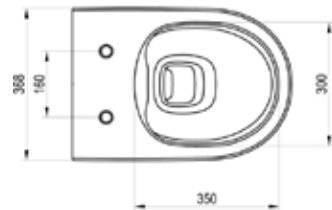

WC Ypsilon RimOff