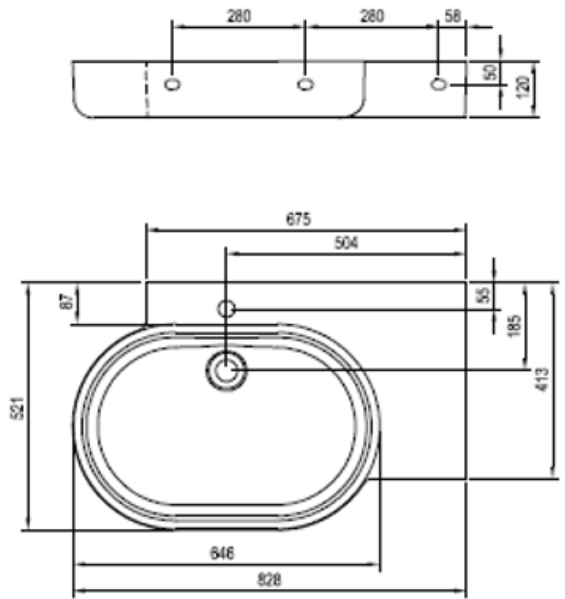

Washbasin ARC 83/65 L/R

CODE	TYPE	EUR
XJXP1283001	Washbasin ARC 83/65 R white, with hole for tap, without overflow	379
XJXP1383001	Washbasin ARC 83/65 R white, without hole for tap, without overflow	379
XJXL1283001	Washbasin ARC 83/65 L white, with hole for tap, without overflow	379
XJXL1383001	Washbasin ARC 83/65 L white, without hole for tap, without overflow	379