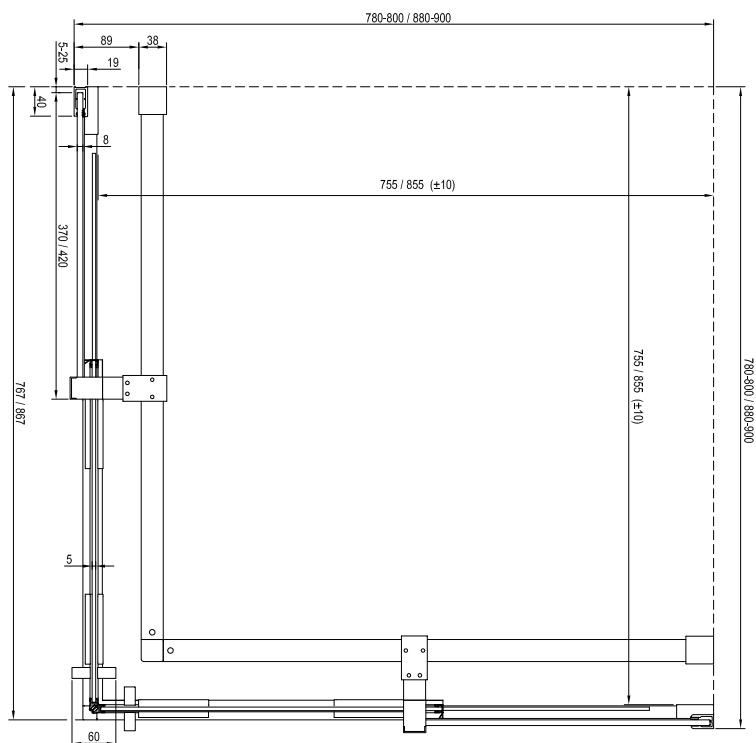

Shower enclosures

Four-piece shower enclosure RORV2 80/90

Sliding opening system

DIMENSIONS (mm)	ENTRANCE (mm)	CODE	TYPE + PANEL (glass)	EUR
780-800x1950	393	X14V40C00Z1	RORV2-80 bright alu+glass Transparent	629
		X14V40300Z1	RORV2-80 black+glass Transparent	629
880-900x1950	464	X14V70C00Z1	RORV2-90 bright alu+glass Transparent	669
		X14V70300Z1	RORV2-90 black+glass Transparent	669

Recommend: shower channel

Two-piece shower enclosure ROWI 100/110/120/140

With open entrance from one side, with sliding panel.

Reversible design for left or right installation

DIMENSIONS (mm)	ENTRANCE (mm)	CODE	TYPE + PANEL (glass)	EUR
980-1000x1950	388	X9WVA0C00Z1	ROWI-100 bright alu+glass Transparent	359
		X9WVA0300Z1	ROWI-100 black+ glass Transparent	359
1080-1100x1950	438	X9WVDOC00Z1	ROWI-110 bright alu+ glass Transparent	369
		X9WVDO300Z1	ROWI-110 black+ glass Transparent	369
1180-1200x1950	488	X9WVGOC00Z1	ROWI-120 bright alu+ glass Transparent	385
		X9WVG0300Z1	ROWI-120 black+ glass Transparent	385
1380-1400x1950	588	X9WVMOC00Z1	ROWI-140 bright alu+ glass Transparent	399
		X9WVM0300Z1	ROWI-140 black+ glass Transparent	399

Recommend: shower channel

Two-piece shower door RODP2 100/110/120/140

Sliding opening system.

Reversible design for left or right installation

DIMENSIONS (mm)	ENTRANCE (mm)	CODE	TYPE + PANEL (glass)	EUR
980-1000x1950	388	X08VA0C00Z1	RODP2-100 bright alu+glass Transparent	379
		X08VA0300Z1	RODP2-100 black+glass Transparent	379
1080-1100x1950	438	X08VD0C00Z1	RODP2-110 bright alu+glass Transparent	389
		X08VD0300Z1	RODP2-110 black+glass Transparent	389
1180-1200x1950	488	X08VGOC00Z1	RODP2-120 bright alu+glass Transparent	399
		X08VG0300Z1	RODP2-120 black+glass Transparent	399
1380-1400x1950	588	X08VMOC00Z1	RODP2-140 bright alu+glass Transparent	429
		X08VM0300Z1	RODP2-140 black+glass Transparent	429