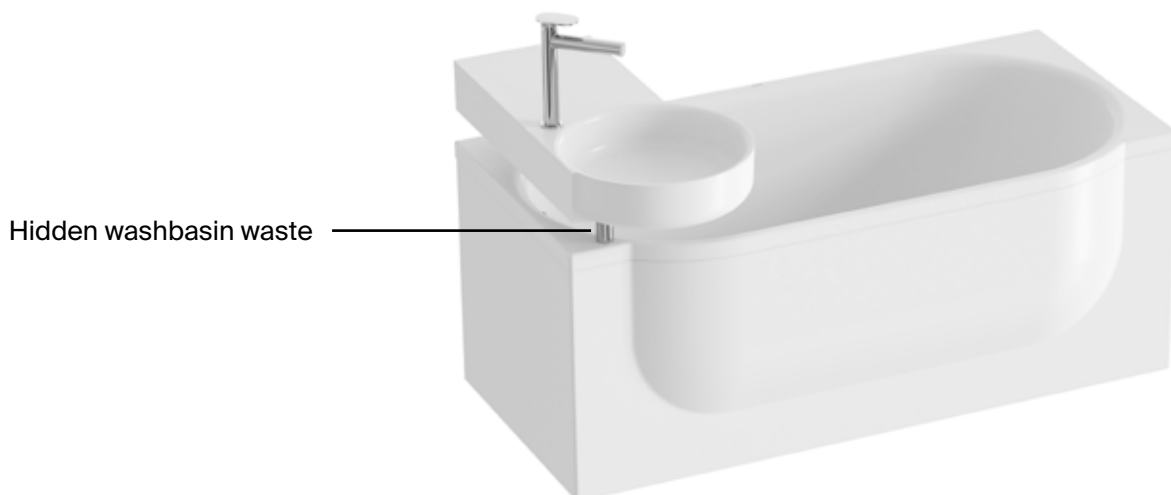

ARC combined waste trap

CODE	TYPE	AVAILABILITY
D80000A001	ARC combined waste trap, chrome	in stock from 05.2026
D800003001	ARC combined waste trap, black	in stock from 05.2026
D80000E011	ARC combined waste trap, matt white	in stock from 05.2026

If the washbasin is installed separately, a standard waste set can be used. For a washbasin installed above a bathtub, components from the Ravak product range must be used: ARC combined waste trap.